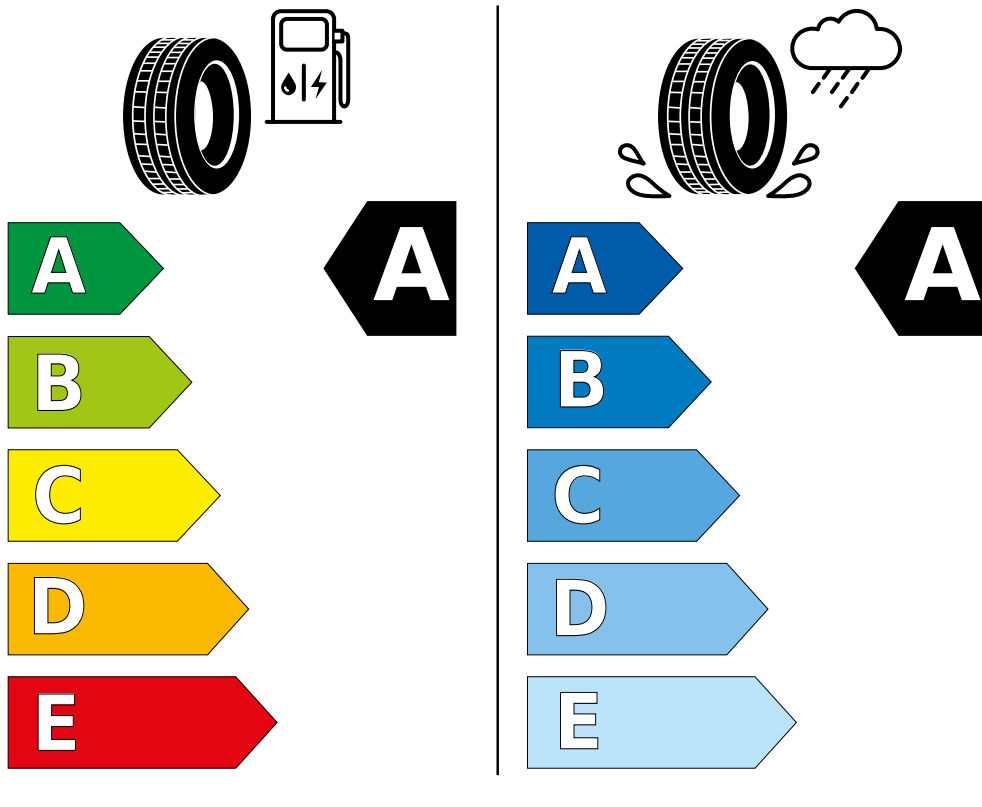

Michelin E Primacy Elect S1

ENERG

Michelin

343754

255/45R20 101 V

C1

2020/740