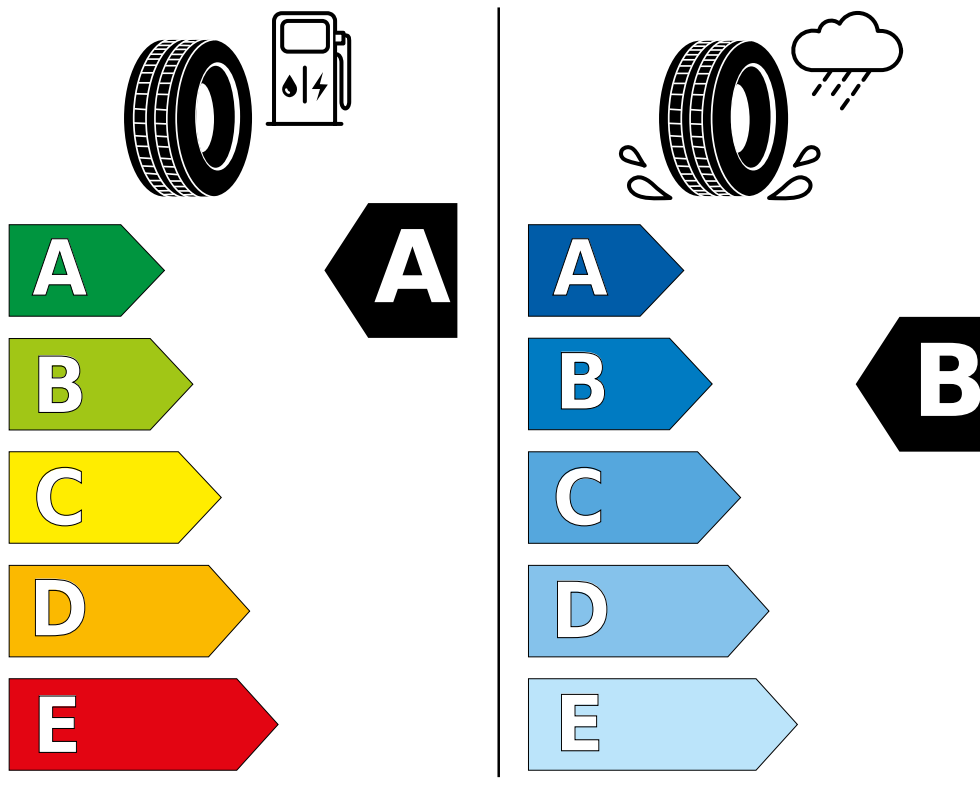

Pirelli Scorpion All Season SF2 (Vol) Elect XL M+S 3PMSF

ENERG ⚡

Pirelli

4064000

255/45R19 104 H

C1

2020/740