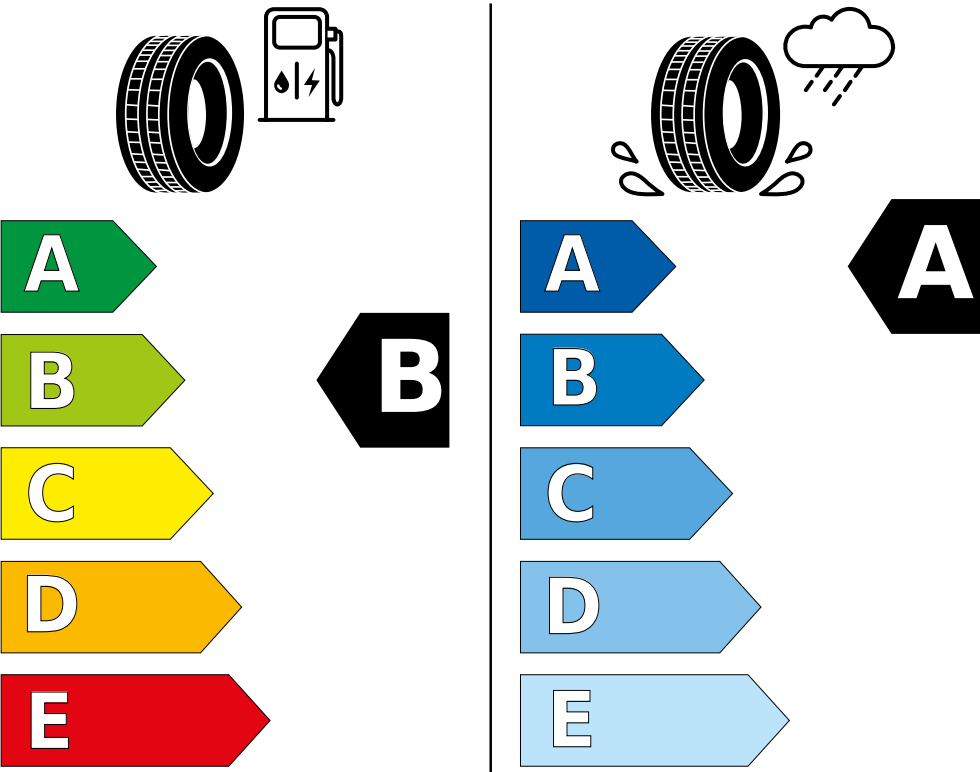

Pirelli Scorpion All Season SF2 XL M+S 3PMSF

ENERG ⚡

Pirelli

4001500

255/45R20 105 Y

C1

2020/740