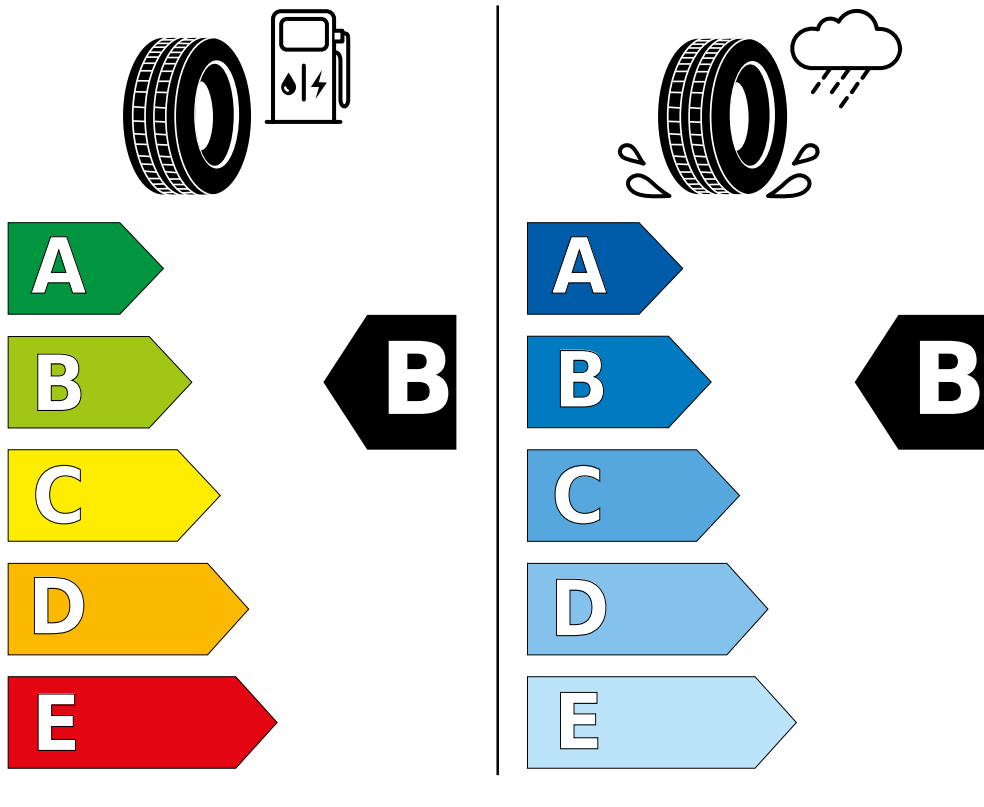

Pirelli P Zero (PZ4) (T1) (K1) Elect Pncs XL

ENERG ⚡

Pirelli

4059900

255/35R21 98 W

C1

2020/740