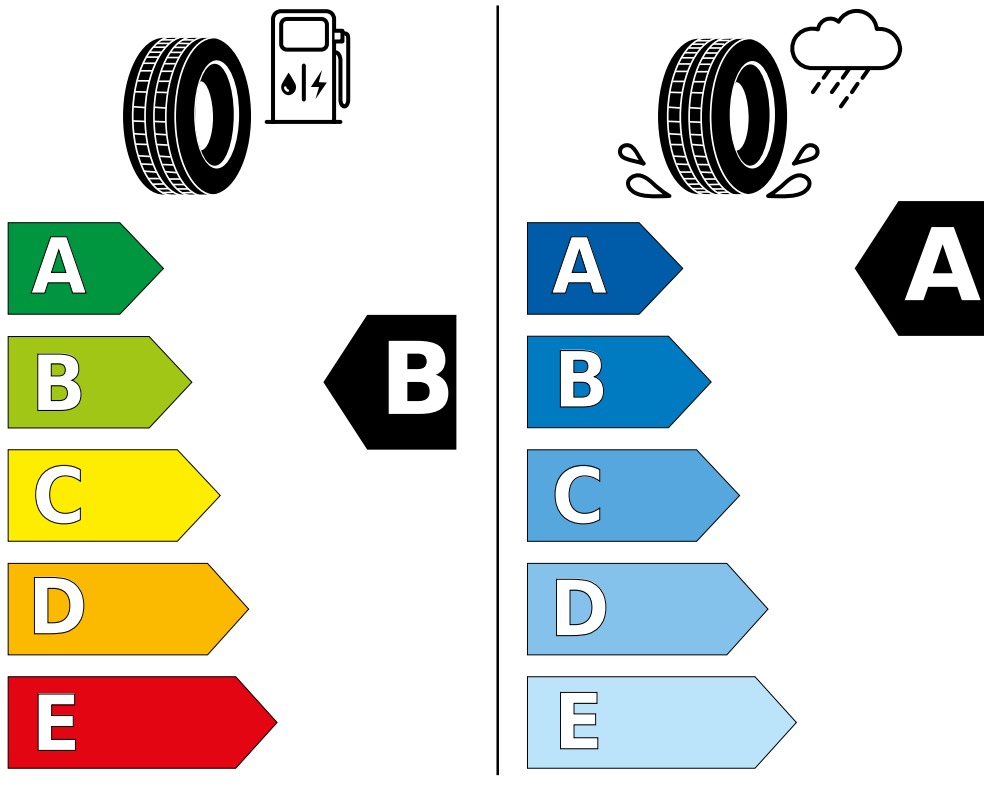

Michelin Pilot Sport EV Elect XL

ENERG

Michelin

902372

255/40R20 101 W

C1

2020/740