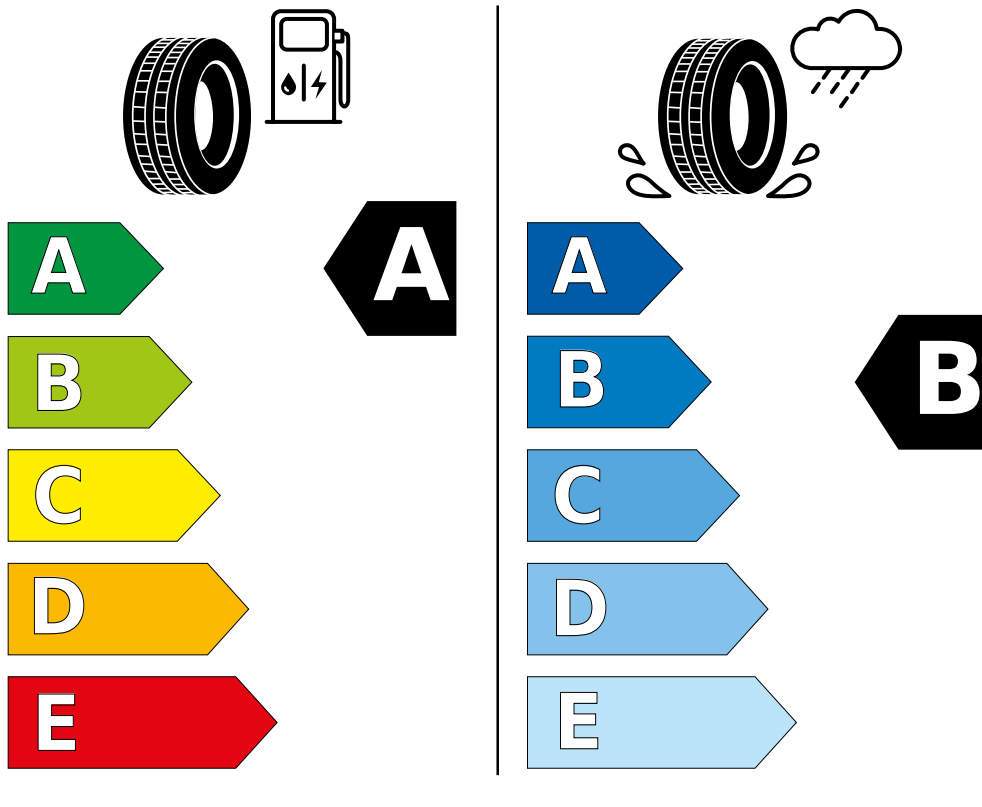

Michelin Crossclimate 2 SUV VOL XL M+S 3PMSF

ENERG

Michelin

459774

255/45R19 104 H

C1

2020/740