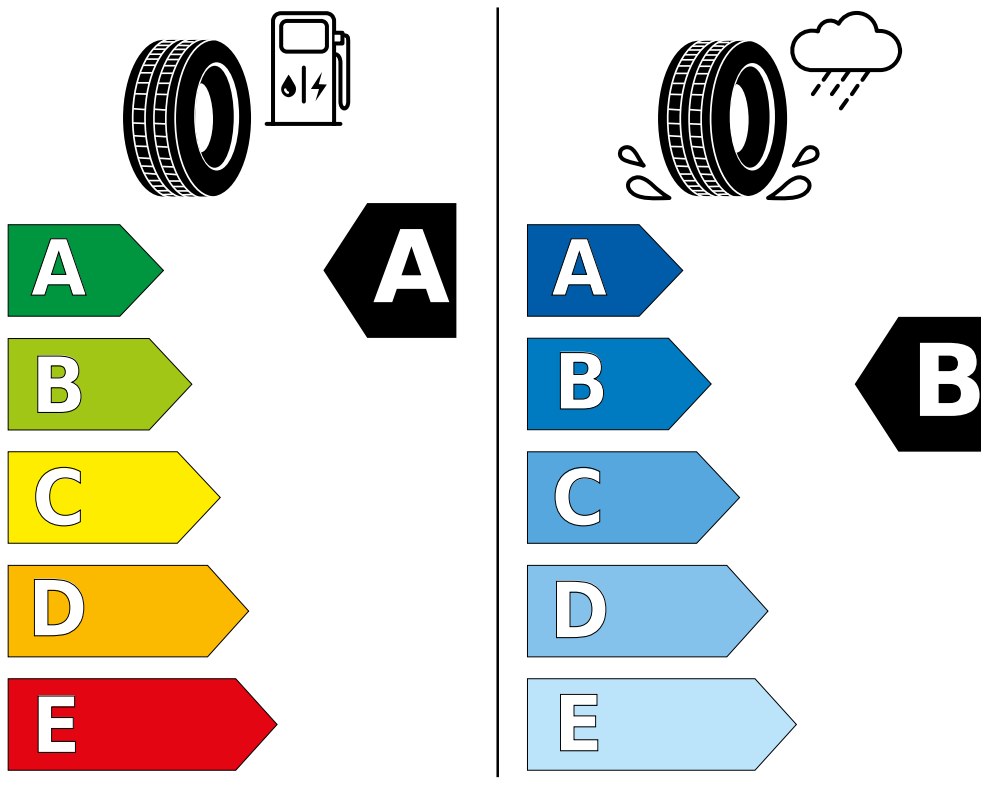

Michelin Crossclimate 2 SUV VOL XL M+S 3PMSF

ENERG

Michelin

459774

255/45R19 104 H

C1

2020/740