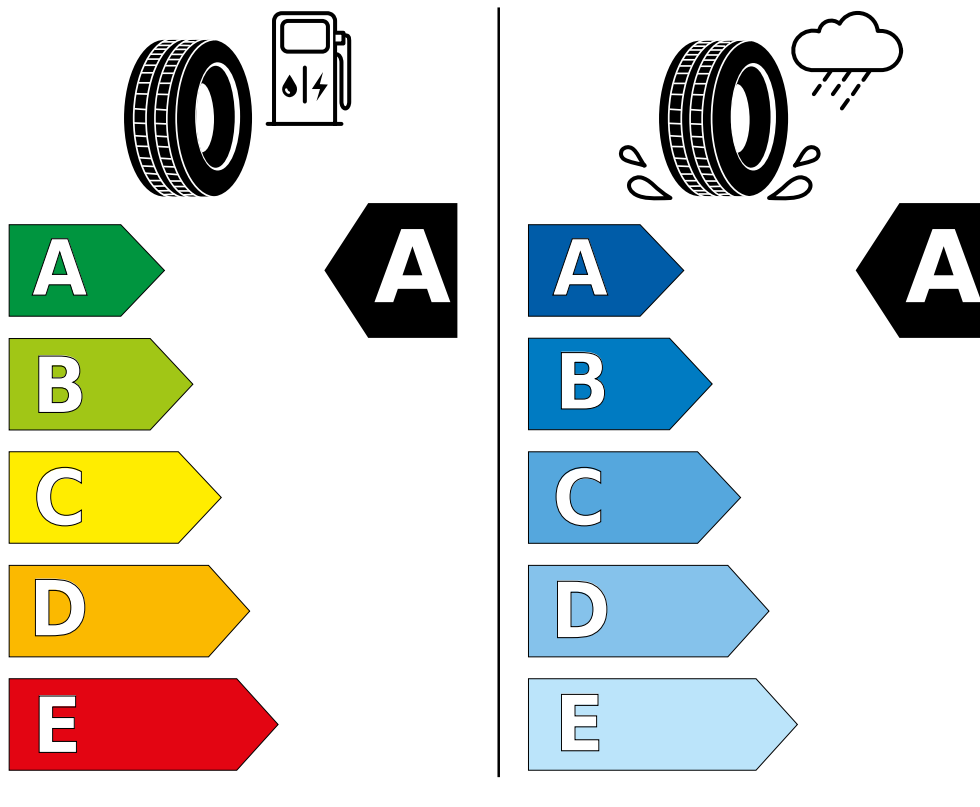

Continental Ultracontact NXT FR CRM Elect XL

ENERG ⚡

Continental

0314330000

235/45R18 98 Y

C1

2020/740