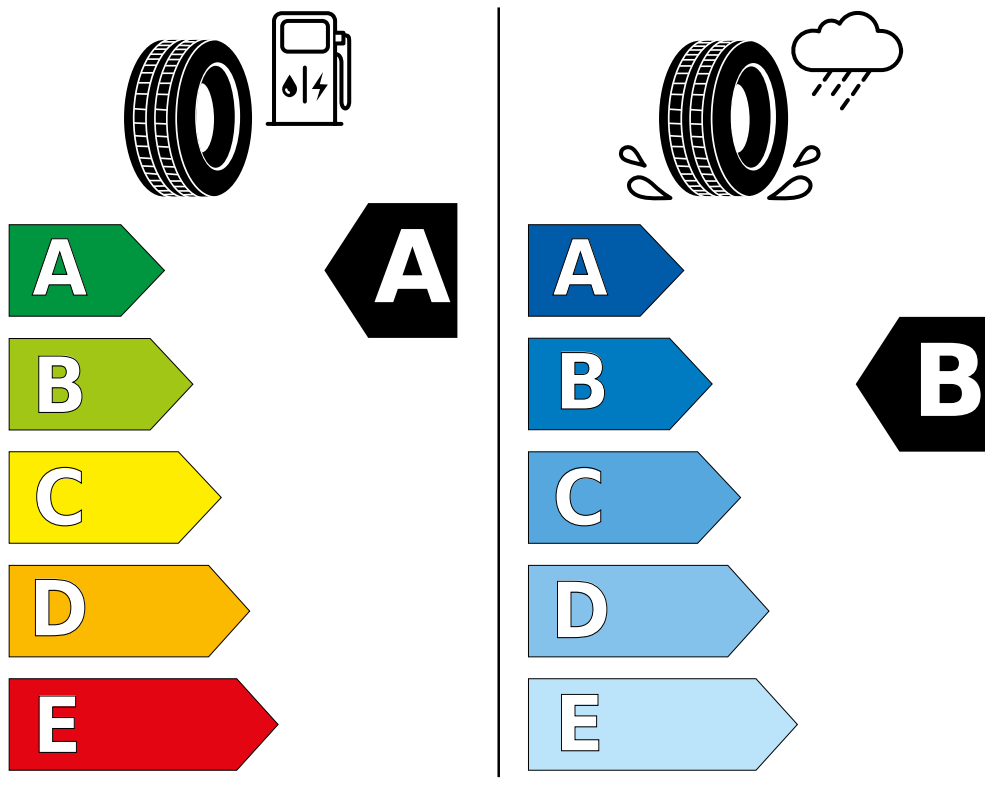

Michelin E Primacy Elect XL

ENERG

Michelin

948269

235/45R18 98Y

C1

2020/740