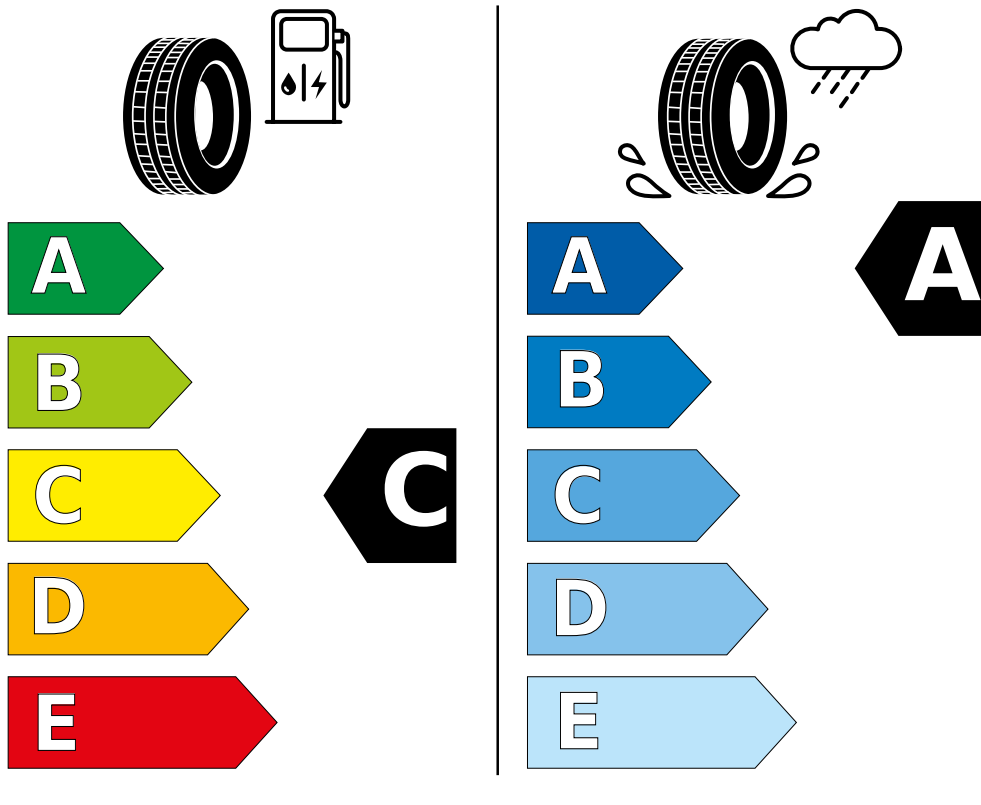

Pirelli Scorpion Winter 2 XL M+S 3PMSF

ENERG

Pirelli

4137900

255/45R20 105 V

C1

2020/740